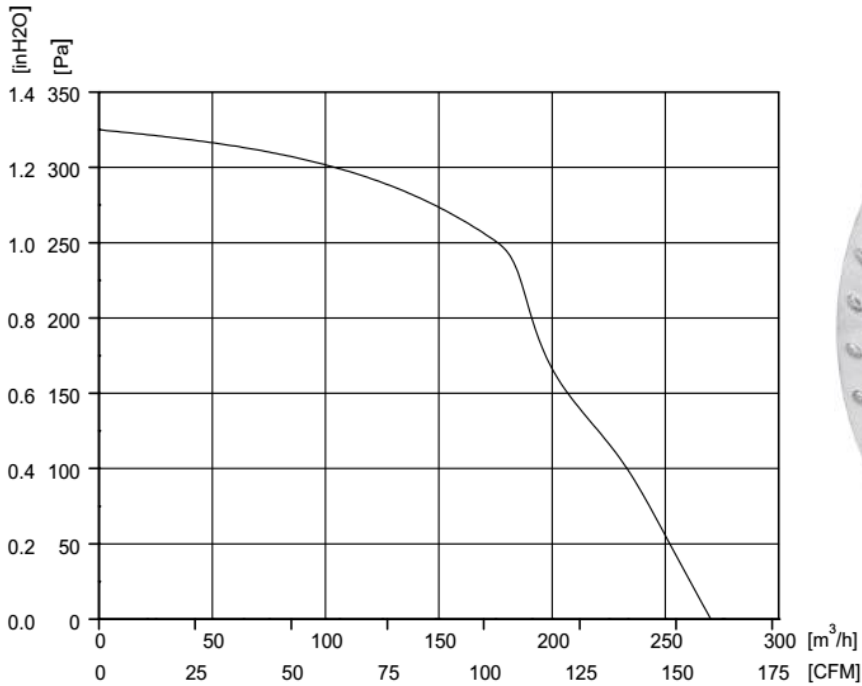

EC Centrifugal Fan-Forward Curved Ø120×98

Model	Rated Voltage	Frequency	Rated Current	Rated Power	Rated Speed	Air Flow	Air pressure	Noise Level	Perm.Amb. Temp.	Weight
Part NO.	VAC	Hz	A	W	RPM	M ³ /H	Pa	dBA	°C	Kg
HF120-072E230H	230	50/60	0.53	61	2488	270	330	65	-25~+60	1.1