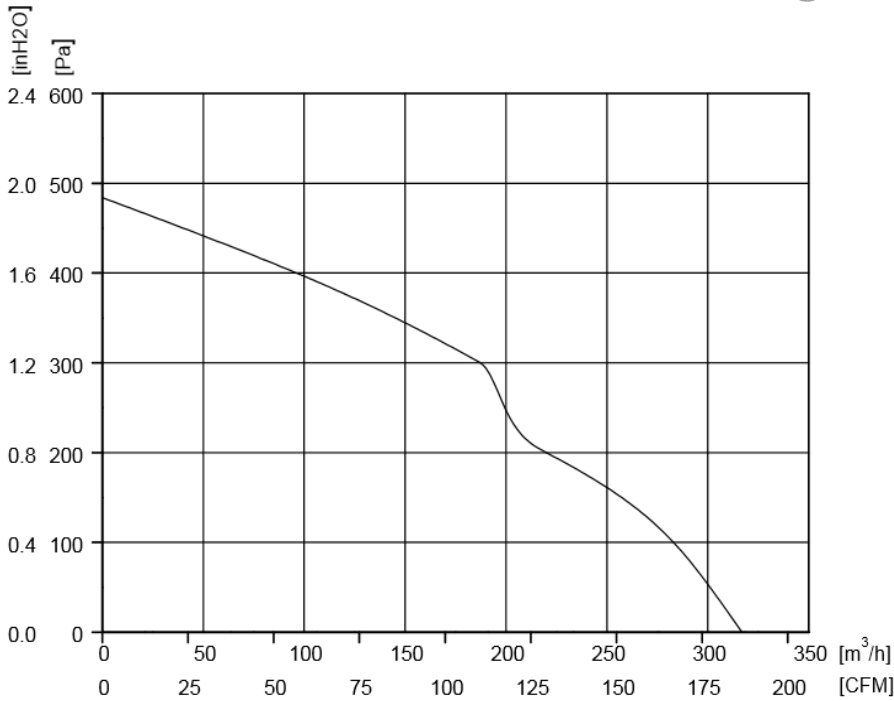

EC Blower-Single Inlet Ø120

Model	Rated Voltage	Frequency	Rated Current	Rated Power	Rated Speed	Air Flow	Air pressure	Noise Level	Perm.Amb. Temp.	Weight
Part NO.	VAC	Hz	A	W	RPM	M ³ /H	Pa	dBA	°C	Kg
HS120-072E230M	230	50/60	0.6	74	2400	317	471	58	-25~+60	1.5