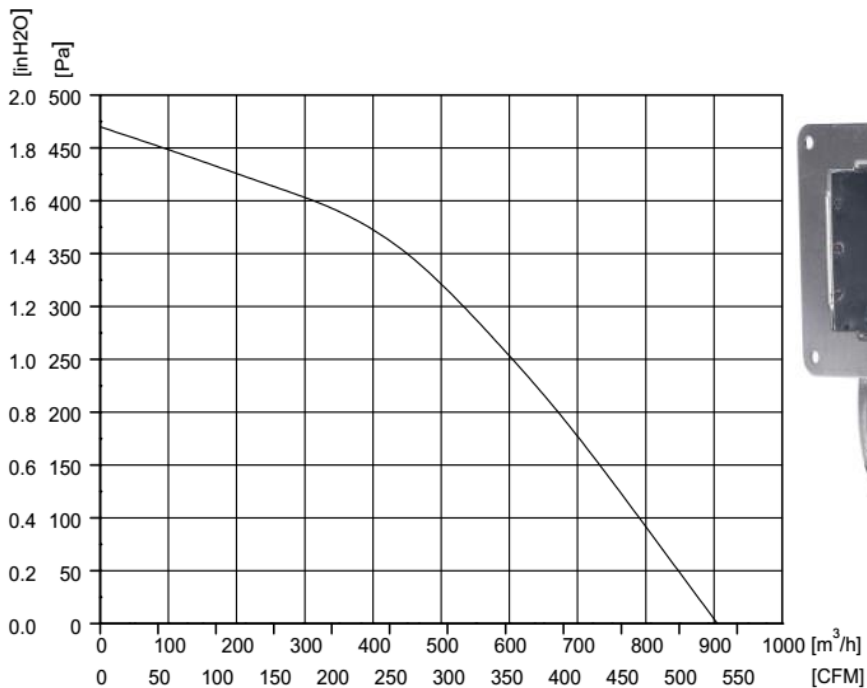

EC Blower -Double Inlet Ø146

Model	Rated Voltage	Frequency	Rated Current	Rated Power	Rated Speed	Air Flow	Air pressure	Noise Level	Perm.Amb. Temp.	Weight
Part NO.	VAC	Hz	A	W	RPM	M ³ /H	Pa	dBA	°C	Kg
HD146-092E230H	230	50/60	1.4	190	2000	905	463	75	-25~+60	4.44