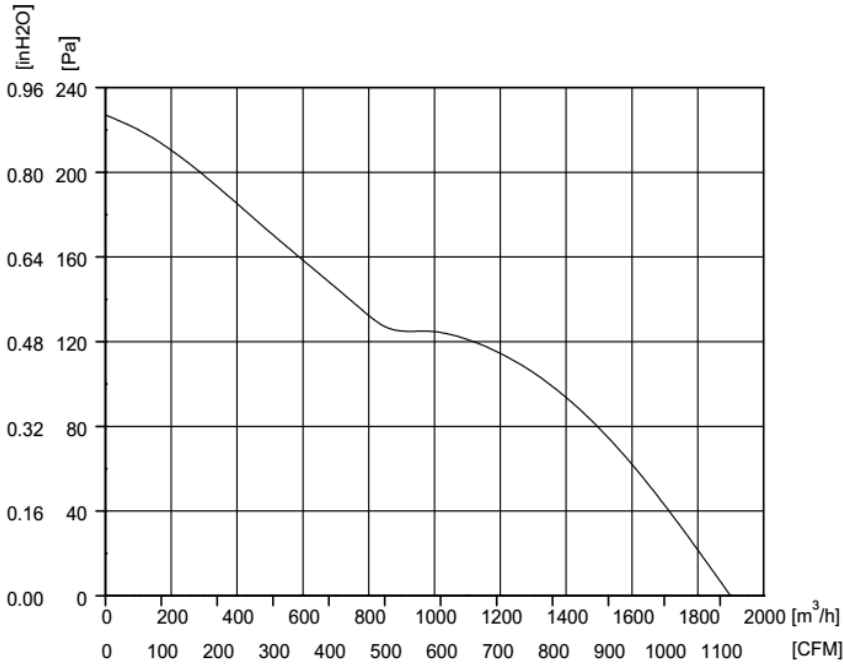

DC Axial Fan-280×280×80

Model	Rated Voltage	Operating Voltage	Rated Current	Rated Power	Rated Speed	Air Flow	Air pressure	Noise Level	Perm.Amb. Temp.	Weight
Part NO.	VDC	VDC	A	W	RPM	M ³ /H	Pa	dBA	°C	Kg
HA250-092D024H	24	16~28	4.4	105	2750	1900	220	69	-25~+60	2.45
HA250-092D048H	48	36~57	2.2	105	2750	1900	220	69	-25~+60	2.45