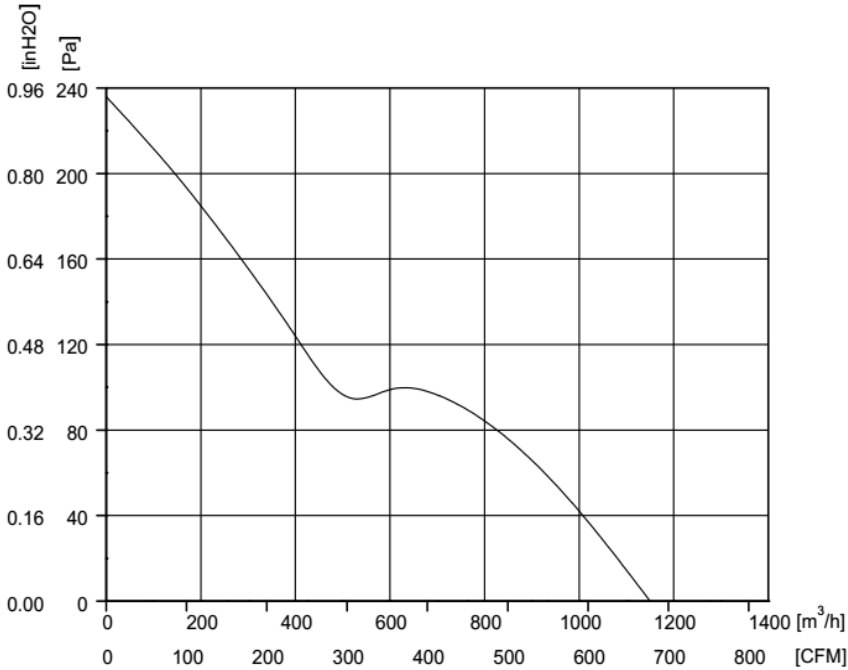

DC Axial Fan-225×225×80

Model	Rated Voltage	Operating Voltage	Rated Current	Rated Power	Rated Speed	Air Flow	Air pressure	Noise Level	Perm.Amb. Temp.	Weight
Part NO.	VDC	VDC	A	W	RPM	M ³ /H	Pa	dBA	°C	Kg
HA200-092D024H	24	16~28	2.2	53	2750	1150	236	60	-25~+60	2.34
HA200-092D048H	48	36~57	1.1	53	2750	1150	236	60	-25~+60	2.34